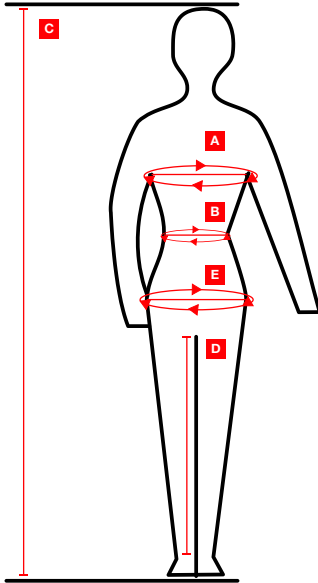

Height 170-190 cm **C**

All measurements in the size chart are in cm.

HOW TO MEASURE

To achieve the best fit, we recommend you get the help of another person while measuring.

Measurement must be taken directly on the body in thigh fit - but without cutting into the skin and preferably while wearing tight fitting garment.

A CHEST

Measure around chest at the widest point with arms flat against side

B WAIST

Measure around the natural waistline

C HEIGHT

Measure from feet to top of the head

D INNER LEG LENGTH

Measure from the crotch down to your ankle bone

SIZE RANGE

Our stock items are size range S - 3XL, many models also in XS, 4XL and 5XL.

4XL and 5XL have a surcharge of 25%.

HOW TO MEASURE

ELKA RAINWEAR SIZES

MEASUREMENT CHART ELKA WOMEN

Size	XS	S	M	L	XL	2XL	3XL	4XL	5XL
Chest A	78-82	84-88	92-96	100-104	108-112	116-120	124-128	132-136	140-144
Waist B	64-68	72-76	80-84	88-92	96-100	104-108	112-116	120-124	128-132
Hips E	86-90	92-96	100-104	108-112	116-120	124-128	132-136	140-144	148-152

Height 160-180 cm **C**

All measurements in the size chart are in cm.

A CHEST

Measure around chest at the widest point with arms at against side

B WAIST

Measure around the narrowest part of the waistline

C HEIGHT